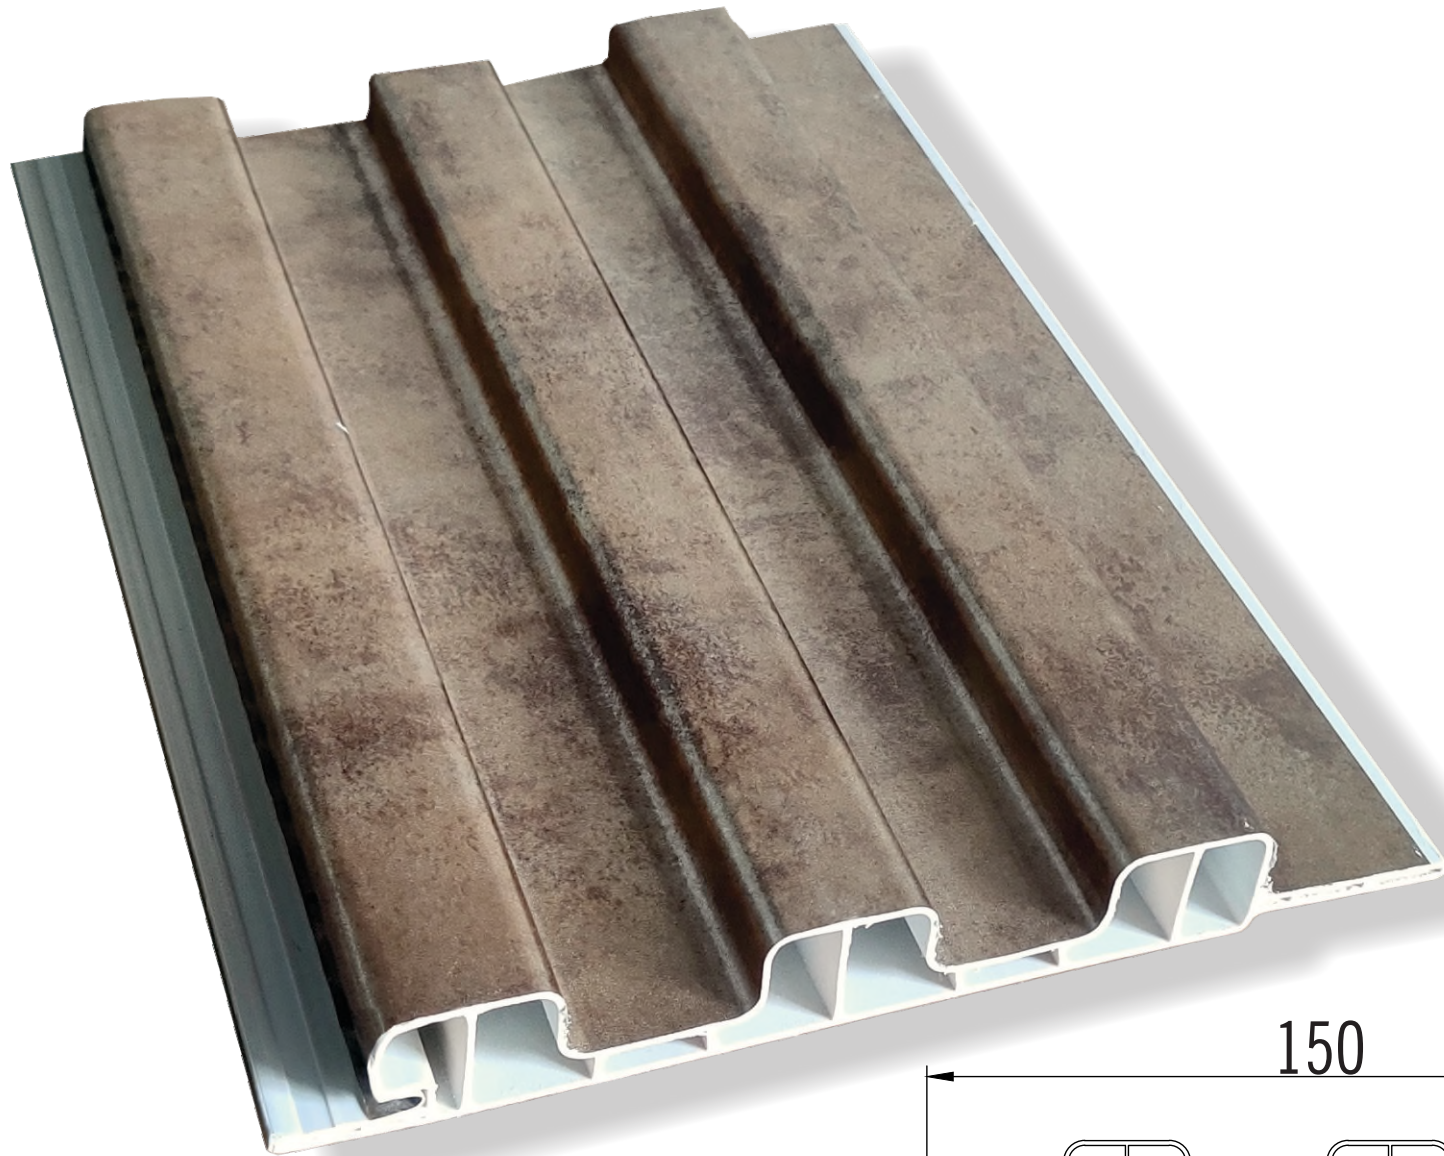

*Actual shade may vary from the image shown in this brochure

Section F20150

Standard Length - 10 Feet

Thickness - 20 mm

Width - 150 mm

Shade - R 114 FM

Standard Length - 10 Feet
Thickness - 20 mm
Width -150 mm