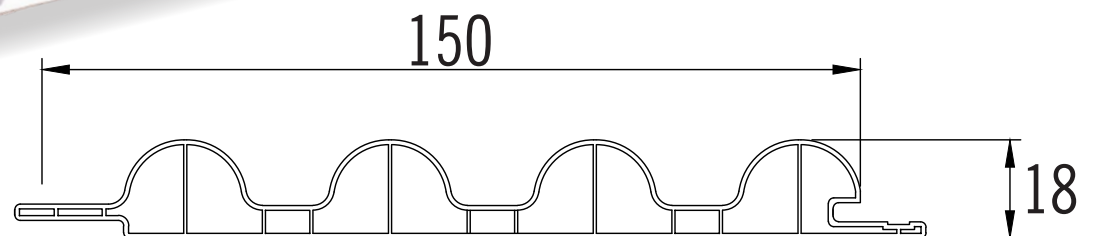

Shade - R 124 FM

Standard Length - 10 Feet
Thickness - 18 mm
Width - 200 mm

*Actual shade may vary from the image shown in this brochure

Section F18150

Standard Length - 10 Feet

Thickness - 18 mm

Width - 150 mm