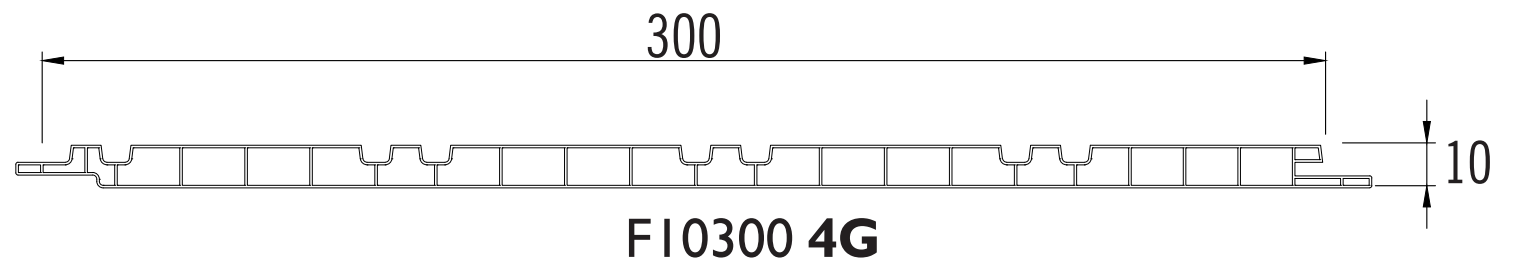

F24152

F18200

F10300

F10300 **4G**

Section F18200

Standard Length - 10 Feet

Thickness - 18 mm

Width - 200 mm

*Actual shade may vary from the image shown in this brochure

Section F10300 4G

Standard Length - 10 Feet

Thickness - 10 mm

Width - 300 mm

Shade - Metallic 01 CC

Standard Length - 10 Feet

Thickness - 10 mm