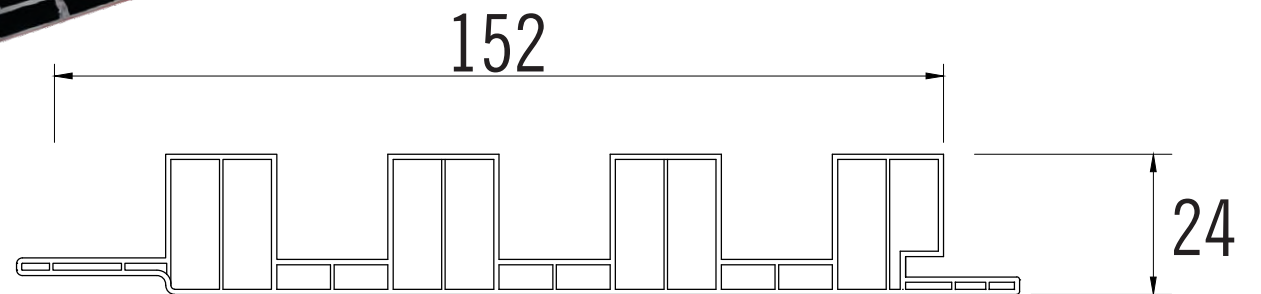

Section F24152

Standard Length - 10 Feet

Thickness - 24 mm

Width - 152 mm