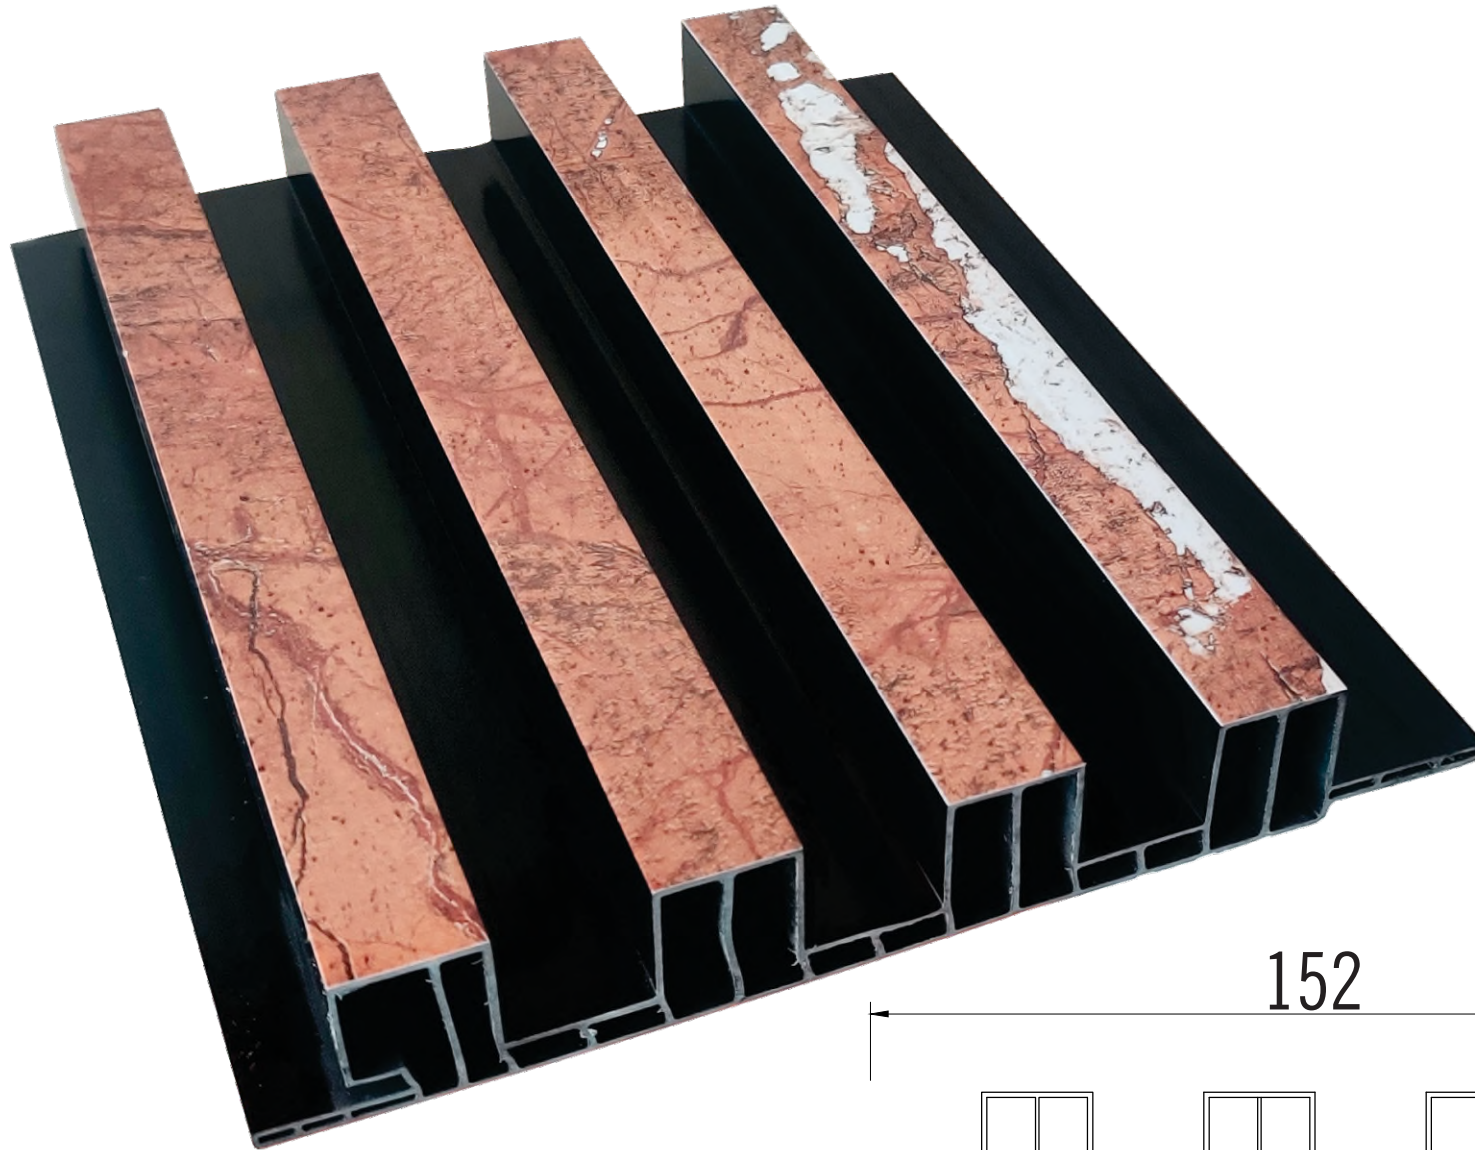

Section F24152

Standard Length - 10 Feet

Thickness - 24 mm

Width - 152 mm