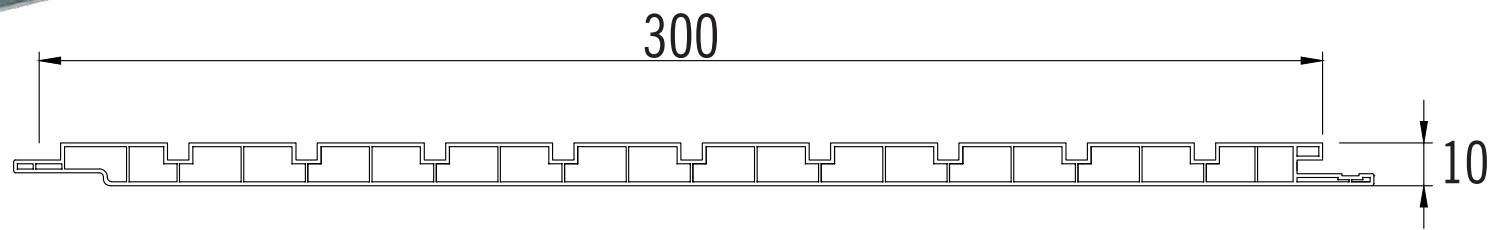

Section F10300

Standard Length - 10 Feet

Thickness - 10 mm

Width - 300 mm