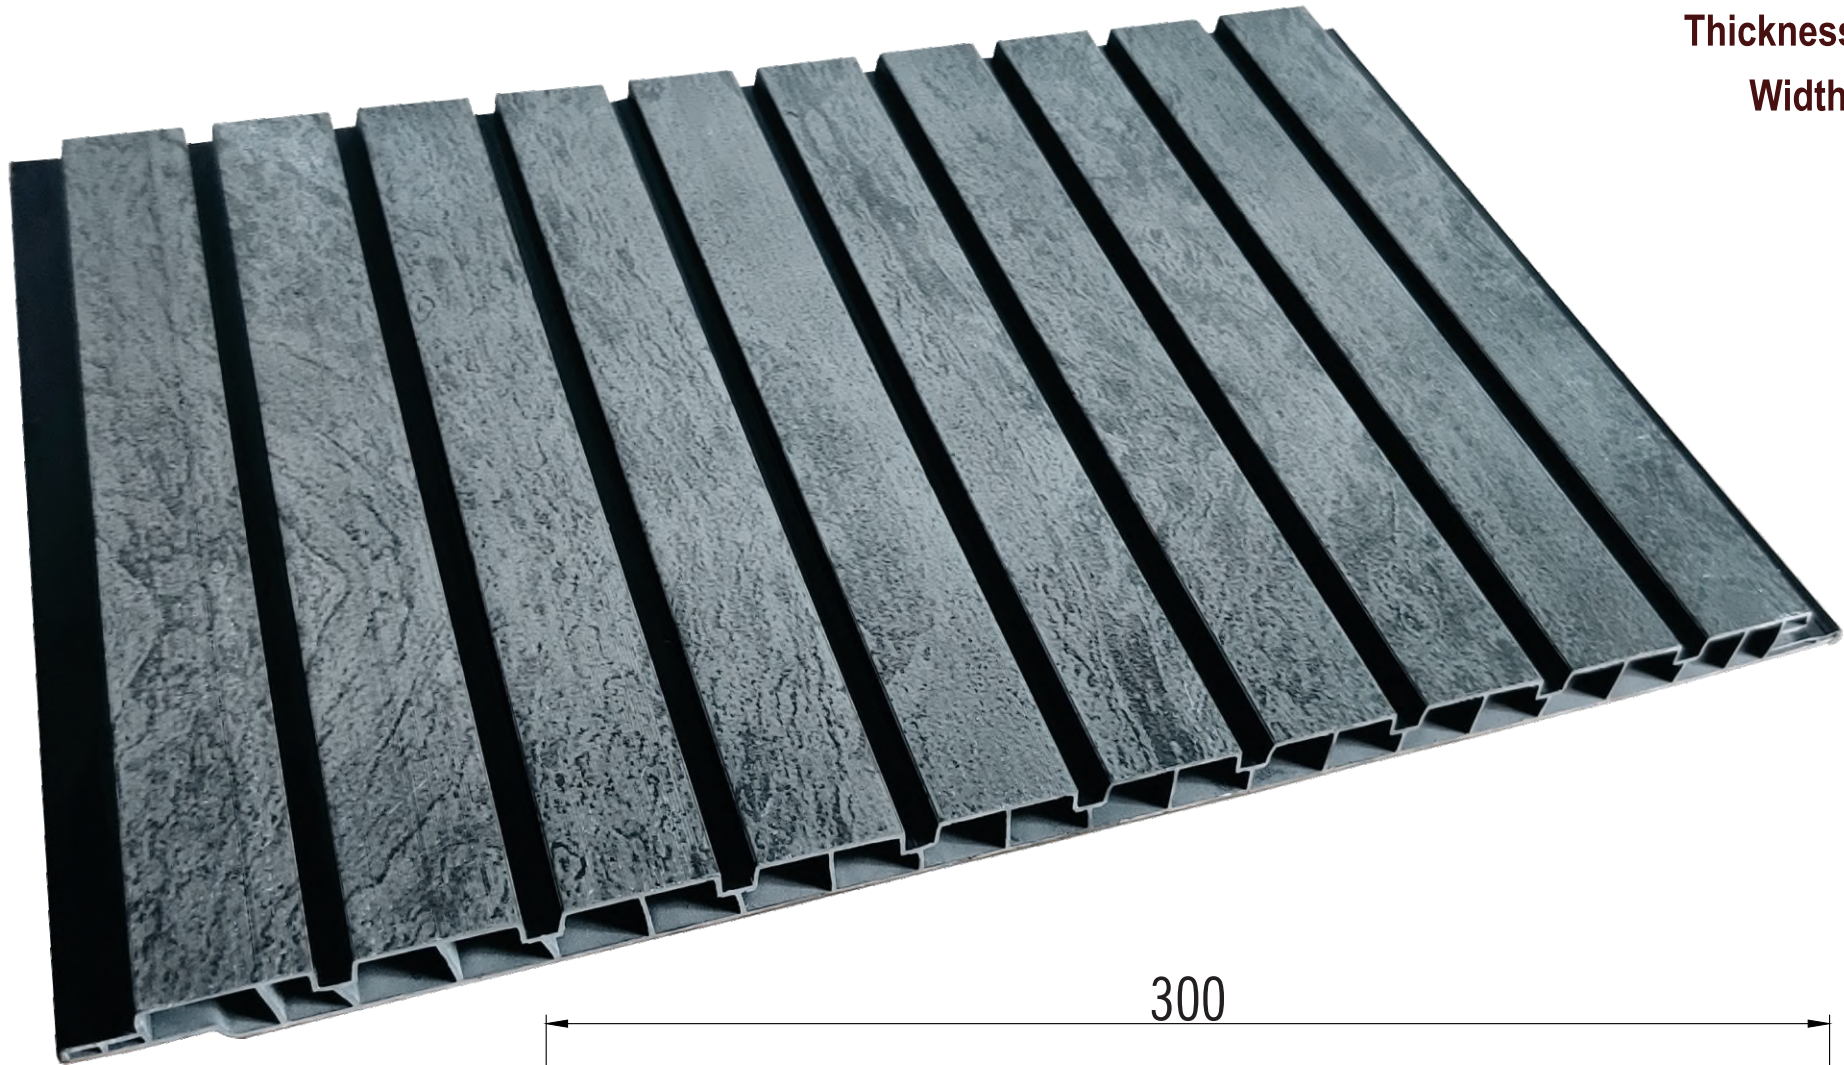

Section F10300

Standard Length - 10 Feet

Thickness - 10 mm

Width - 300 mm