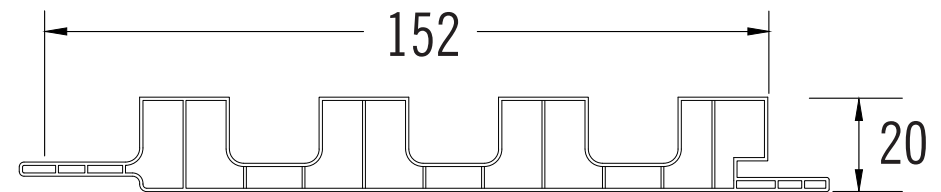

Section F20152

Standard Length - 10 Feet

Thickness - 20 mm

Width -152 mm