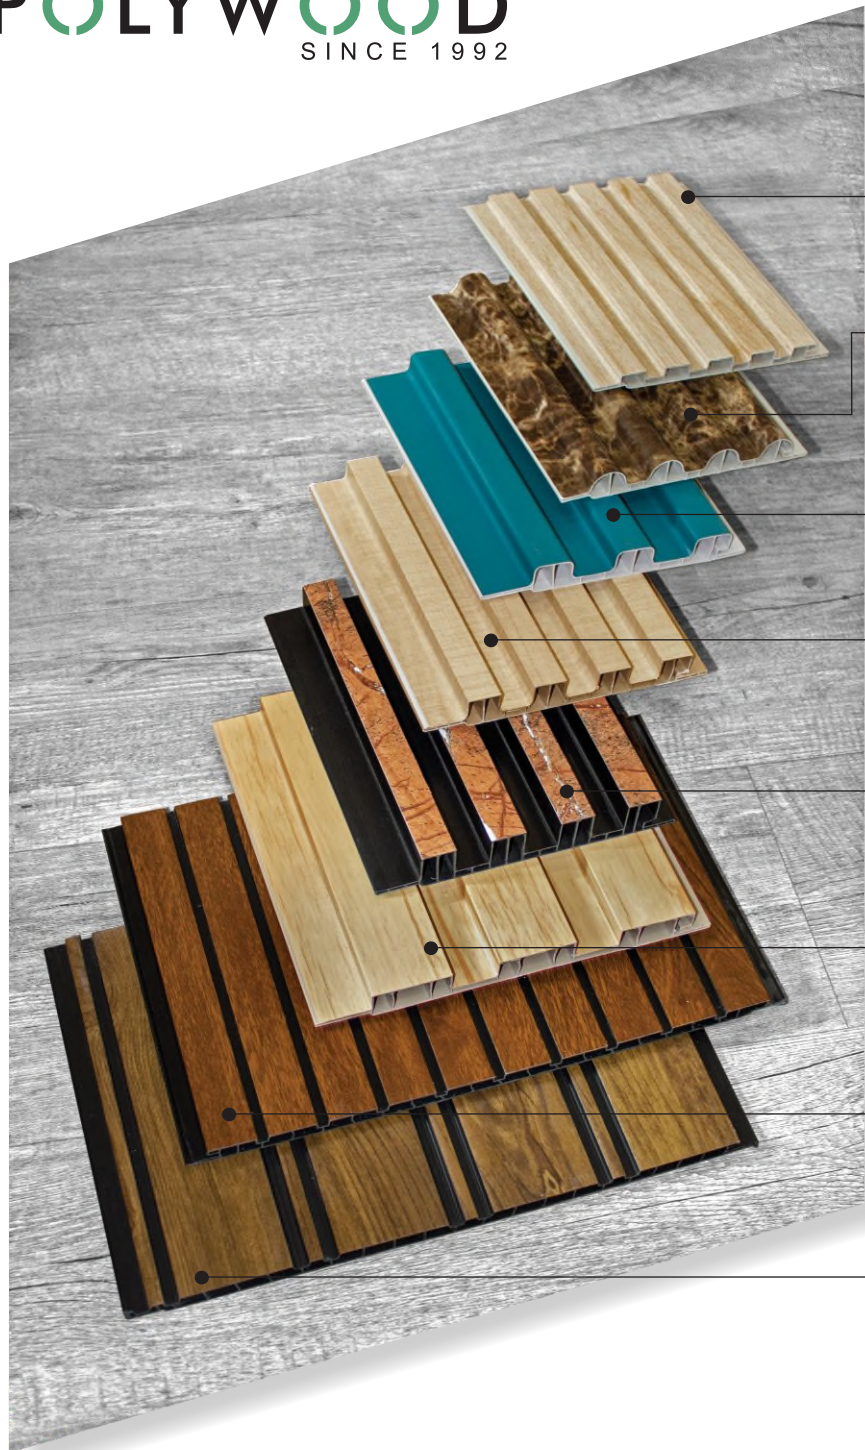

WALL & CEILING FLUTED PANELS

POLYWOOD consistently strive to bring advancement in its range of products. With our efforts, we have brought the elite range of FLUTED panels for wall & ceiling decor.

Polywood PVC Fluted panels is an offering of elegant, resilient & cost effective alternative for wall & ceiling coverings. With its wide range of designs & shades, there are numerous possibilities to give most elite look to your interiors.

- **SEAMLESS - ZERO VISIBLE JOINTS**
- **PREMIUM MEMBRANE & PRINTED FINISH**
- **EXCLUSIVE & WIDE RANGE OF SHADES**
- **ELEGANT & DURABLE**

 Water Proof

 Borer Proof

 Environment Friendly

 Termite Proof

 Easy to Install

 Long Lasting & Durable

 Seamless Portable Design

 It is used as a Highlighter

WALL & CEILING FLUTED PANELS

F12150

F18150

F20150

F20152

F24152

F18200

F10300

F10300 **4G**

Section F18200

Standard Length - 10 Feet

Thickness - 18 mm

Width - 200 mm